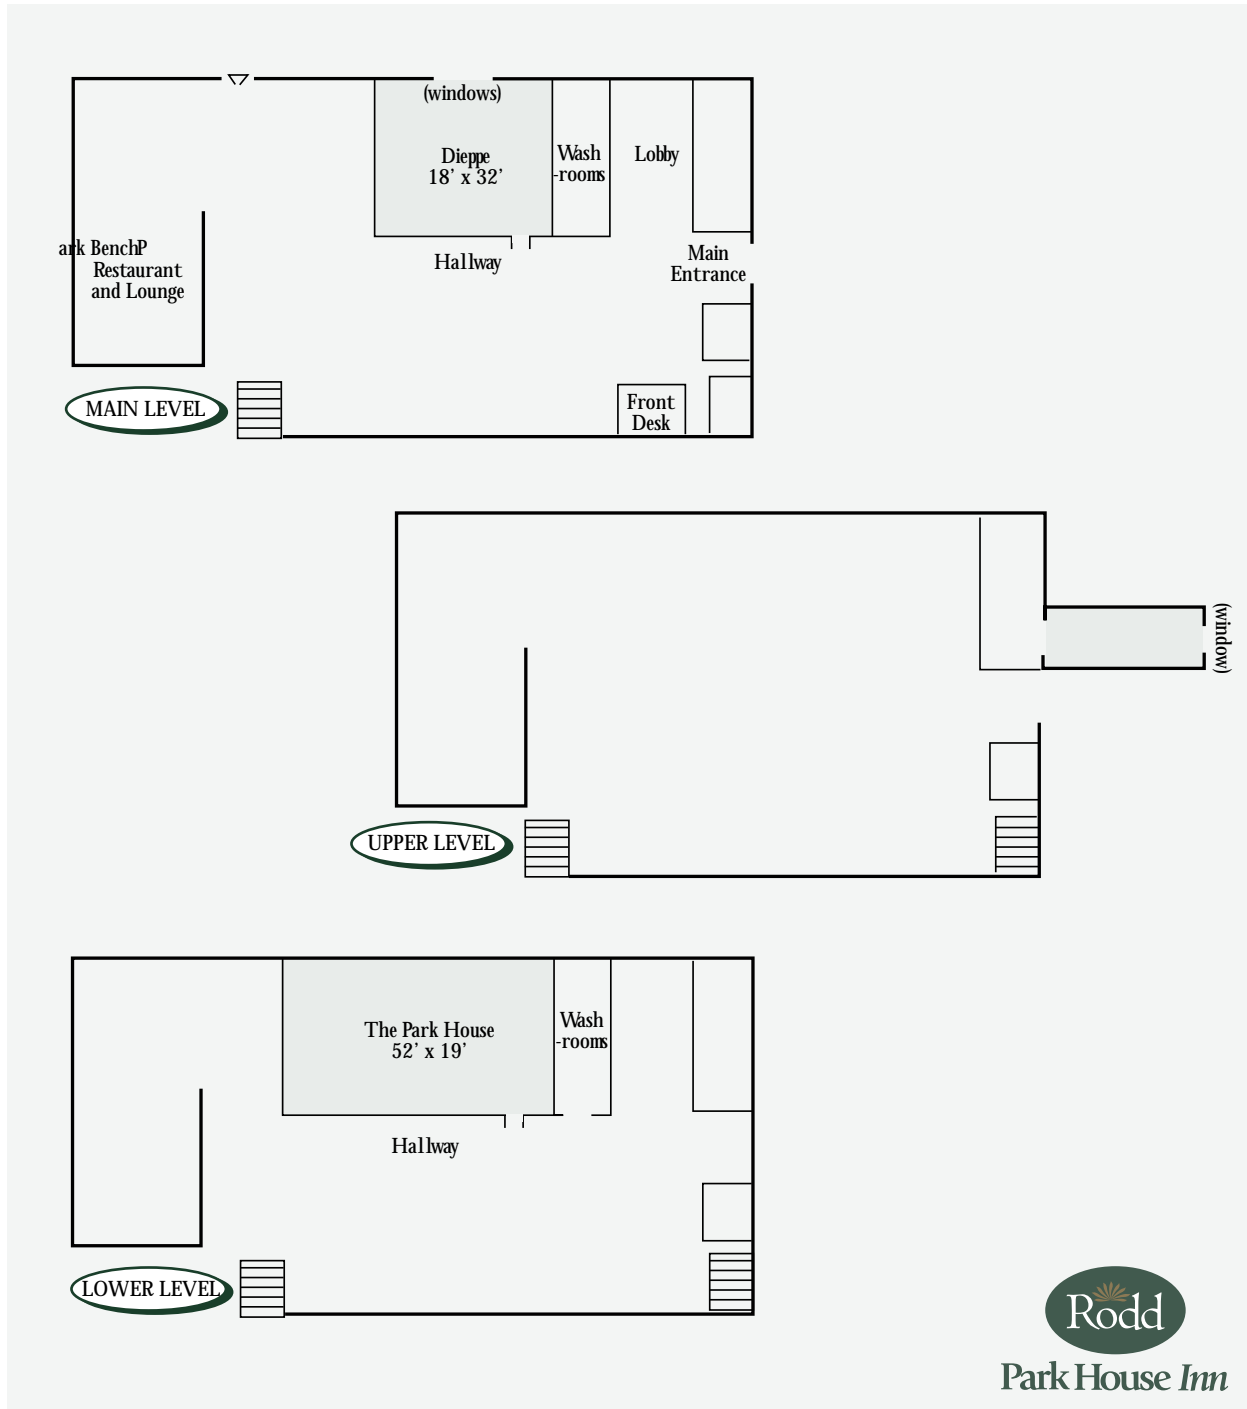

Meeting & Convention Facilities

Facility Information:

Meeting Rooms	Dimensions	Square Foot	Ceiling Height	Theatre	Banquet	Classroom	Boardroom	Booth
Park House	19' x 52'	988	8'	90	70	90	50	40
Dieppe	18' x 32'	576	8'	50	40	50	32	22
Tidal Bore	12' x 20'	240	7'	-	-	-	-	8